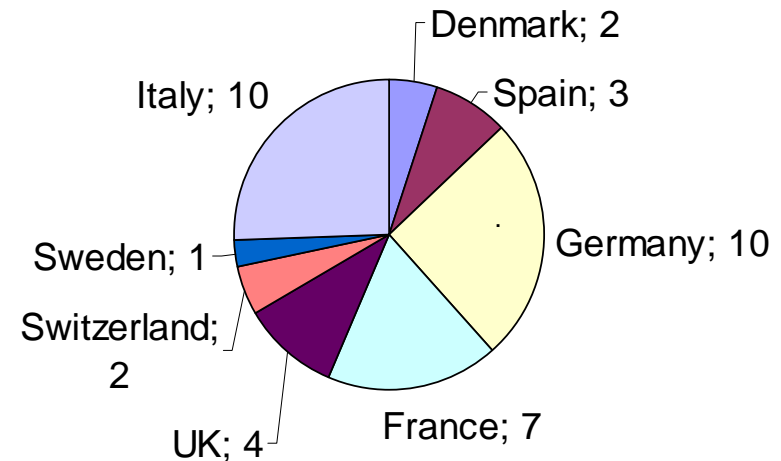

Statistics and Announcements

Total 39 registered (29 external participants) from 13 i.e. all European SR labs

From 2008

ALBA, ANKA, DELTA, DESY, DIAMOND, ESRF, HZB (BESSYII and MLS), ISA, Max-Lab, PSI, STFC- Daresbury, SOLEIL and ELETTRA as well as observers from SESAME

Number of Registered Participants

ESLS XVIII Workshop

ELETTRA / Trieste, Italy / 2010 November 25-26, E. Karantzoulis

There are 30 talks of which 13 on status/projects, 4 on CSR, 3 on Acc Techniques, 4 on Accel Phys/commissioning, 2 on FELs and 4 on Special topics. -> Very small representation on FELS