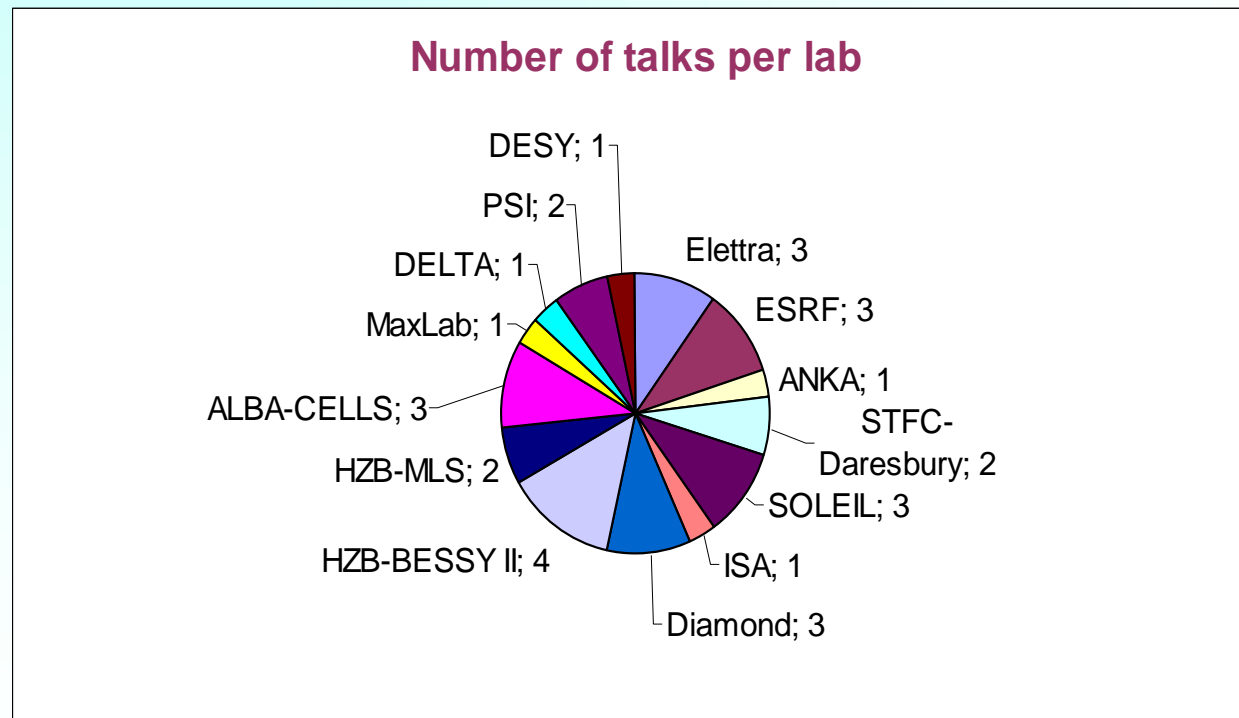

Statistics and Announcements

Total 39 registered (29 external participants) from 13 i.e. all European SR labs

From 2008

ALBA, ANKA, DELTA, DESY, DIAMOND, ESRF, HZB (BESSYII and MLS), ISA, Max-Lab, PSI, STFC- Daresbury, SOLEIL and ELETTRA as well as observers from SESAME

Number of Registered Participants

ESLS XVIII Workshop

ELETTRA / Trieste, Italy / 2010 November 25-26, E. Karantzoulis

There are 30 talks of which 13 on status/projects, 4 on CSR, 3 on Acc Techniques, 4 on Accel Phys/commissioning, 2 on FELs and 4 on Special topics. -> Very small representation on FELS

ESLS XVIII Workshop

Info

- There is shuttle for the transport Hotel \Leftrightarrow Elettra in the morning and in the evening
- We get lunch in a reserved place in the Mensa
- Internet connection is free
- Workshop photo today before lunch